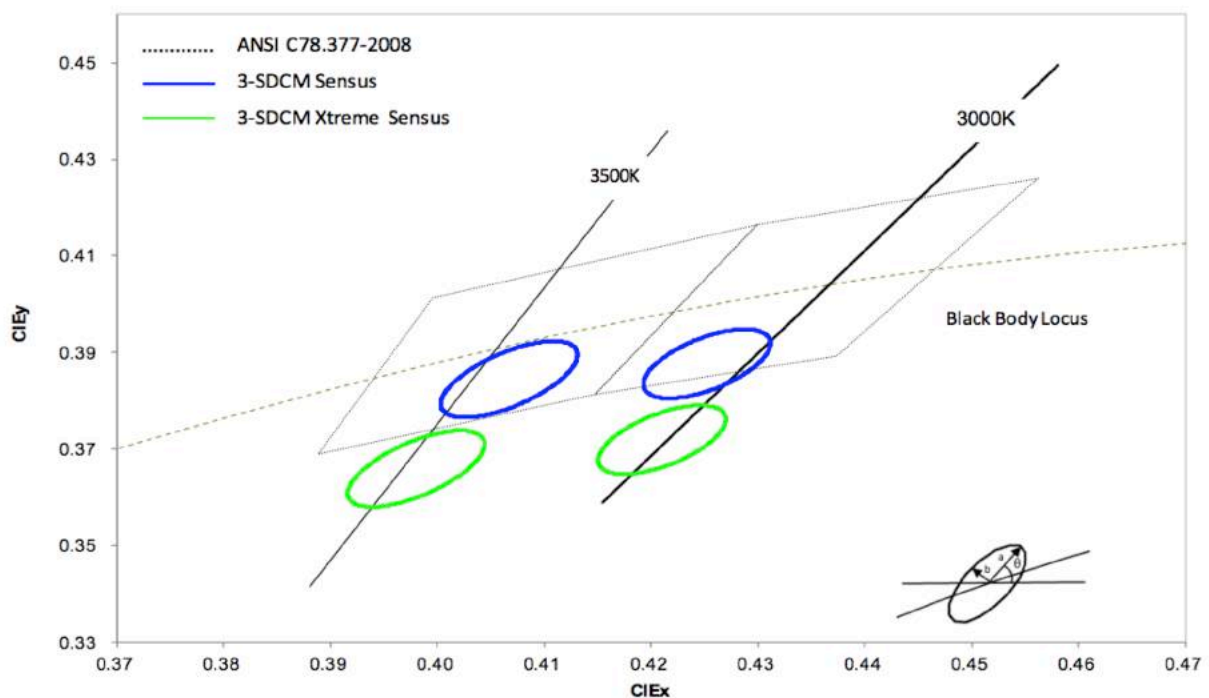

RETAIL • HOSPITALITY • CMH REPLACEMENT

Luminus Sensus and Xtreme Sensus chromaticity are below the black body locus (BBL) and offer increased color gamut to make whites crisper and to render more vivid and saturated colors. Engineered with retail and hospitality applications in mind, the 3000K – 3500K 80/90 CRI Sensus products are perfect for spot and track fixtures, and as CMH and halogen replacements.

FEATURES & BENEFITS

- LES sizes ranging from 6.3 mm to 22 mm
- Lumen range from <300 lm to over 24,000 lm
- 3000K and 3500K nominal CCT
- 80 CRI and 90 CRI options
- Specified and 100% factory tested at $T_j=85^\circ\text{C}$
- 3 SDCM binning standard
- Targeted below the black body locus for crisper whites and more vivid colors
- Fully qualified LM-80 test data and TM21 lifetime results.
- Ideal replacement for CMH and halogen lamps

SENSUS and XTREME SENSUS COB PORTFOLIO*

Product Image	Product Family	Light Emitting Surface (mm)	Substrate Size (mm)	Power Range (W)	Flux @ 3000K, 90 CRI
	CXM-6	6.3	13.5 * 13.5	5 - 17.1	700 - 1800
	CIM-9 CLM-9	9.8	13.5 * 13.5	6.1 - 29.4 8.3 - 34.4	800 - 2700 1100 - 3300
	CXM-9	9.6	13.5 * 13.5 (AC) 15 * 15 (AA)	12.1 - 41.9	1600 - 4300
	CXM-11	11.6	19 * 19	15.1 ~ 49.	2000 - 5100
	CIM-14 CLM-14 CXM-14 CGM-14	14.5	19 * 19	15.3 - 50.1 16.6 - 68.7 24.1 - 75.6 30.4 - 86.3	2100 - 5300 2300 - 6900 3300 - 8100 4000 - 9200
	CXM-18	17.5	21.5 * 21.5	26.8 - 93.8	3700 - 10000
	CIM-22 CLM-22 CXM-22 CGM-22	22	28 * 28	33.2 - 112.5 32.5 - 131.5 52.3 - 198.7 81.1 - 225.7	4600 - 12100 5000 - 14200 7300 - 20700 10800 - 24700