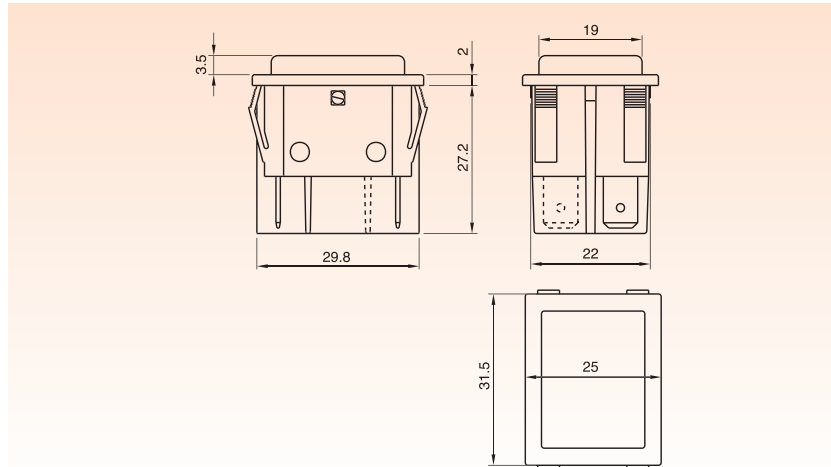

B7

FUNCTION	Indicator light SX82 series
AMBIENT TEMPERATURE	120 °C
GWT	850 °C
GWT NO FLAME (<2sec)	650 °C

B
7

DRAWING

?

TERMINAL

1

Z	Y	X
0,75 ... 1,25	22,0 ±0,2 0	30,0 0 -0,1
1,25 ... 2,0	22,0 ±0,2 0	30,2 0 -0,1
2,0 ... 3,0	22,0 ±0,2 0	30,6 0 -0,2
3,0 ... 4,0	22,0 ±0,2 0	30,8 0 -0,2

TERMINAL	FUNCTION	RATING	BODY COLOR	LENS COLOR						
B	7				0	0	0	0	0	0

?	?	?	?	0	0	0	0	0	0
---	---	---	---	---	---	---	---	---	---

FUNCTION

1

RATING

2

200 - 250 VAC
T120 °C
VDE 710

200 - 250 VAC
T65 °C
UL 496
CSA C22.2