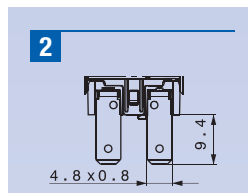

RMASK

TYPICAL APPLICATIONS	Steam cleaners, ironing generators
FUNCTIONS	■ SPST, illuminated ■ DPST, illuminated or not
CYCLE No.	50.000
CUT OUT	ø 20 mm
AMBIENT TEMPERATURE	125 °C
GWT	850 °C
GWT NO FLAME (<2sec)	750 °C

R M A S K ?

DRAWING

?

TERMINAL