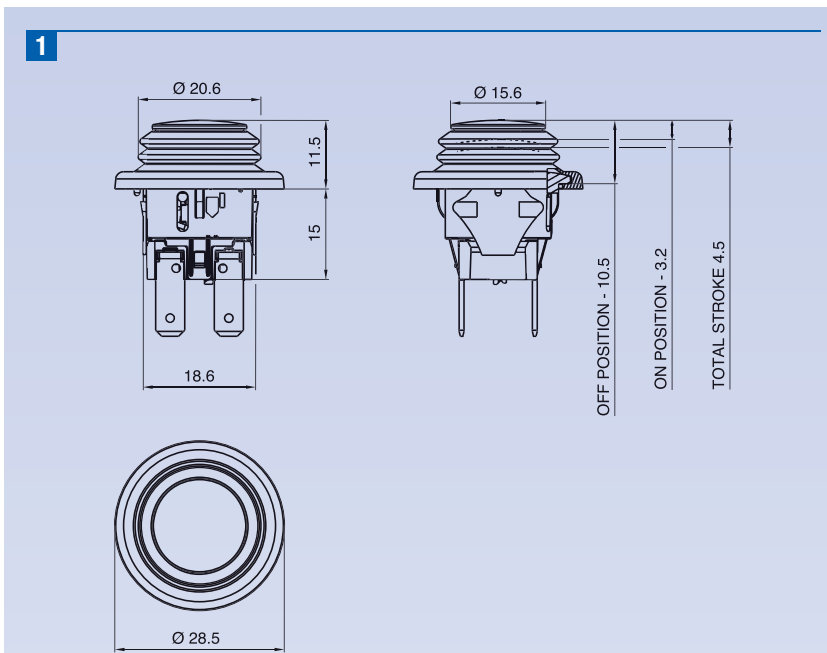

RMASK

TYPICAL APPLICATIONS	Steam cleaners, ironing generators
FUNCTIONS	■ SPST, illuminated ■ DPST, illuminated or not
CYCLE No.	50.000
CUT OUT	ø 20 mm
AMBIENT TEMPERATURE	125 °C
GWT	850 °C
GWT NO FLAME (<2sec)	750 °C

R M A S K ?

DRAWING

?

TERMINAL