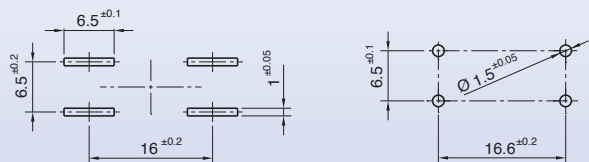

S

?

DRAWING

TERMINAL

G

H

	TERMINAL	FUNCTION	RATING	BODY COLOUR	BUTTON COLOUR	MARKING	MARKING COLOUR		
C	S							0	0

?	?	?	?	?	?	?	0	0
---	---	---	---	---	---	---	---	---

FUNCTION RATING BODY COLOUR ROCKER COLOUR MARKING MARKING COLOUR

1

2

16 A / 250 VAC
 10 A / 250 VAC - 5E4
 T85/55 °C
 µ disconnection
 EN 61058

16 A / 125 VAC
 T65 °C
 UL 1054

1 ■
 black

1 ■
 black

0