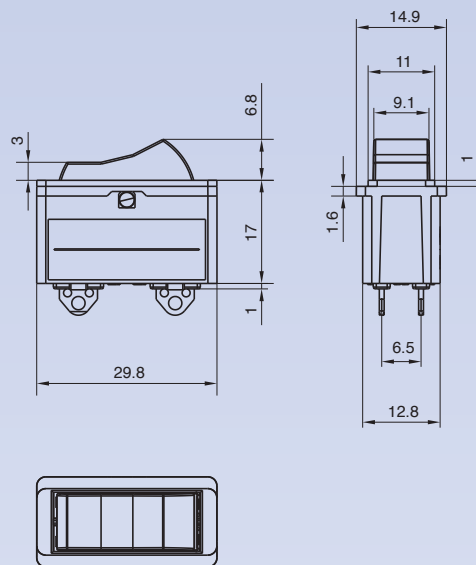

CS

TYPICAL APPLICATIONS Hairdryers

FUNCTIONS ■ 2x SPST (3 positions 0-0/0-1/1-1)

CYCLE No. 50.000

CUT OUT See drawing

AMBIENT TEMPERATURE 85 °C

GWT 850 °C

C

S

?

DRAWING

TERMINAL

G

H