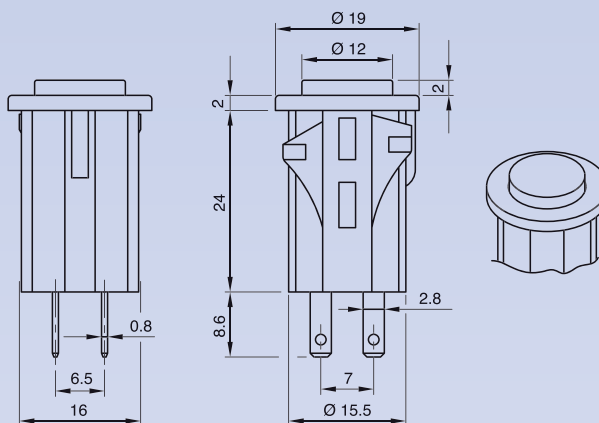

GWT NO FLAME (<2sec) 750 °C on demand

P

1

?

DRAWING

2

WATERPROOF CAP

P	1	DRAWING	FUNCTION	RATING	BODY COLOUR	BUTTON COLOUR	MARKING COLOUR	MARKING	0	0	0
---	---	---------	----------	--------	-------------	---------------	----------------	---------	---	---	---

?	?	?	?	?	?	?	?	0	0	0
---	---	---	---	---	---	---	---	---	---	---

FUNCTION RATING BODY COLOUR BUTTON COLOUR MARKING COLOUR MARKING

4

7

N

P

3

3 (1) A / 250 VAC
 0.5 A / 250 VAC - 5E4
 T125 °C
 EN 61058