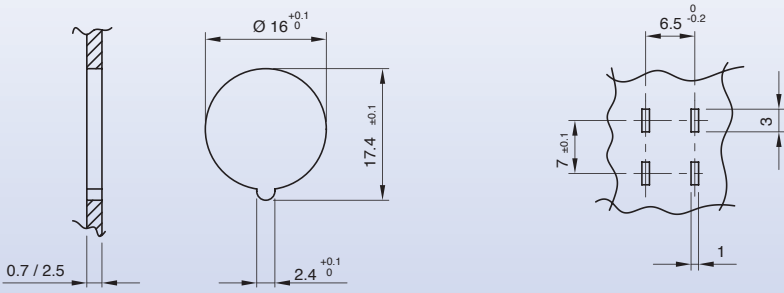

GWT NO FLAME (<2sec) 750 °C on demand

P

1

?

DRAWING

2

WATERPROOF CAP

P	1	DRAWING	FUNCTION	RATING	BODY COLOUR	BUTTON COLOUR	MARKING COLOUR	MARKING	0	0	0
---	---	---------	----------	--------	-------------	---------------	----------------	---------	---	---	---

?	?	?	?	?	?	?	?	0	0	0
---	---	---	---	---	---	---	---	---	---	---

FUNCTION RATING BODY COLOUR BUTTON COLOUR MARKING COLOUR MARKING

4

7

N

P

3

3 (1) A / 250 VAC
 0.5 A / 250 VAC - 5E4
 T125 °C
 EN 61058