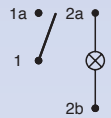

G Terminal 1