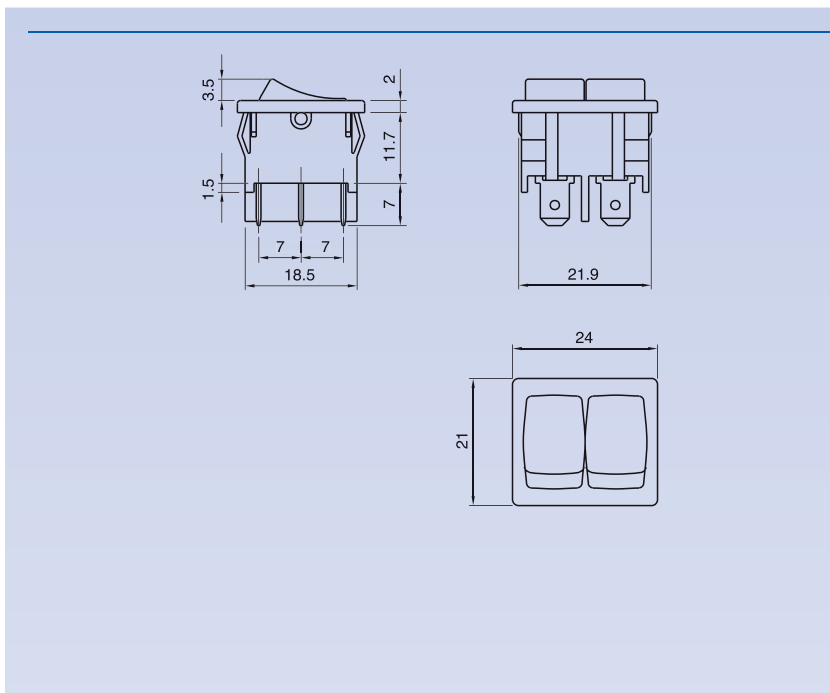

A2

TYPICAL APPLICATIONS	Hairdryers, small appliances
FUNCTIONS	- Double SPST - Double SPDT momentary - SPST, illuminated or not + Indicator light - SPST + SPCO
CYCLE No.	50.000
CUT OUT	19x22 mm
AMBIENT TEMPERATURE	125 °C
GWT	850 °C
GWT NO FLAME (<2sec)	750 °C on demand

A 2

DRAWING

Function K - W

?

TERMINAL