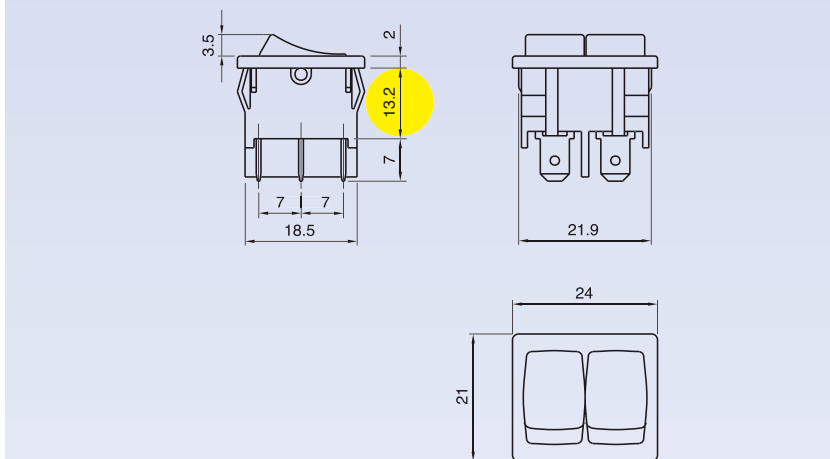

Function K - W