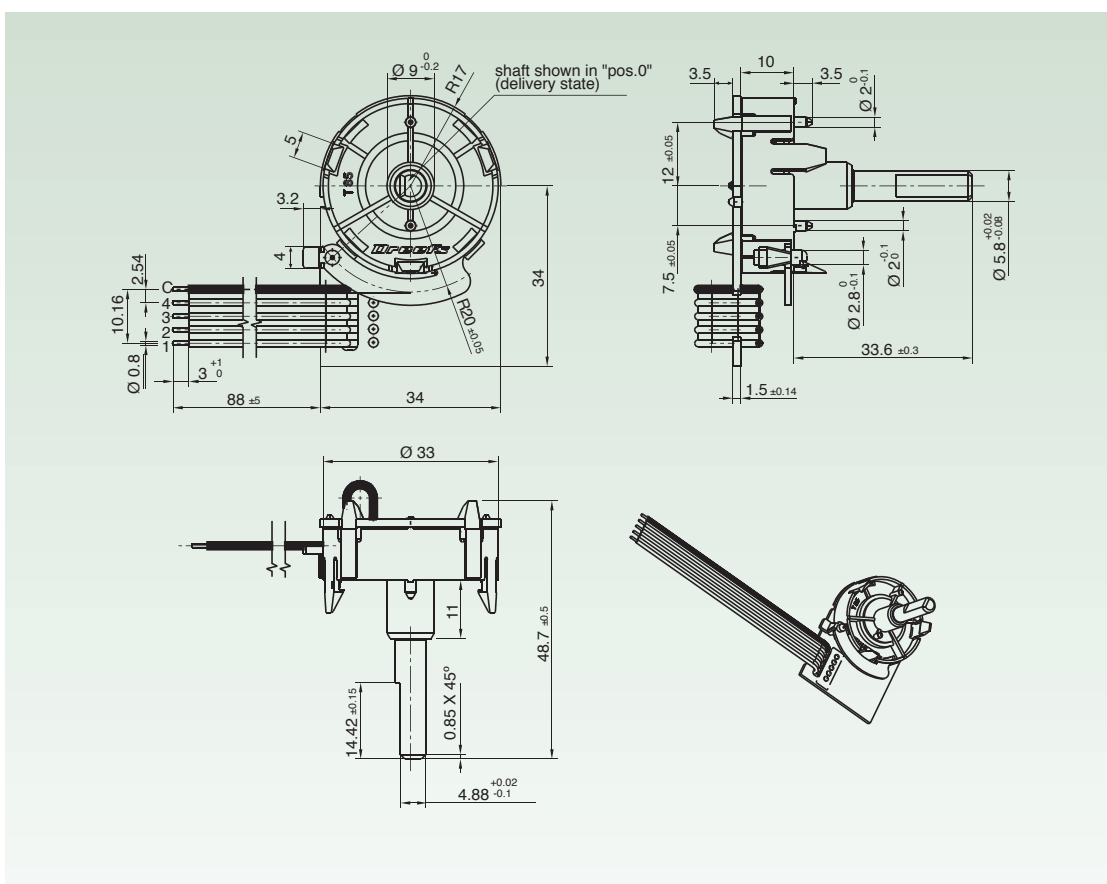

CS

CS1

CODI	FIXING TYPE	H SHAFT (mm)	NUMBER OF POSITIONS
CS	Snap-in	■ 22,5	■ 16 P

MF encoder, standard body version with snap in fixing type or self snapping fixing type.

CS2

MF encoder, standard body version with snap in fixing type or self snapping fixing type.