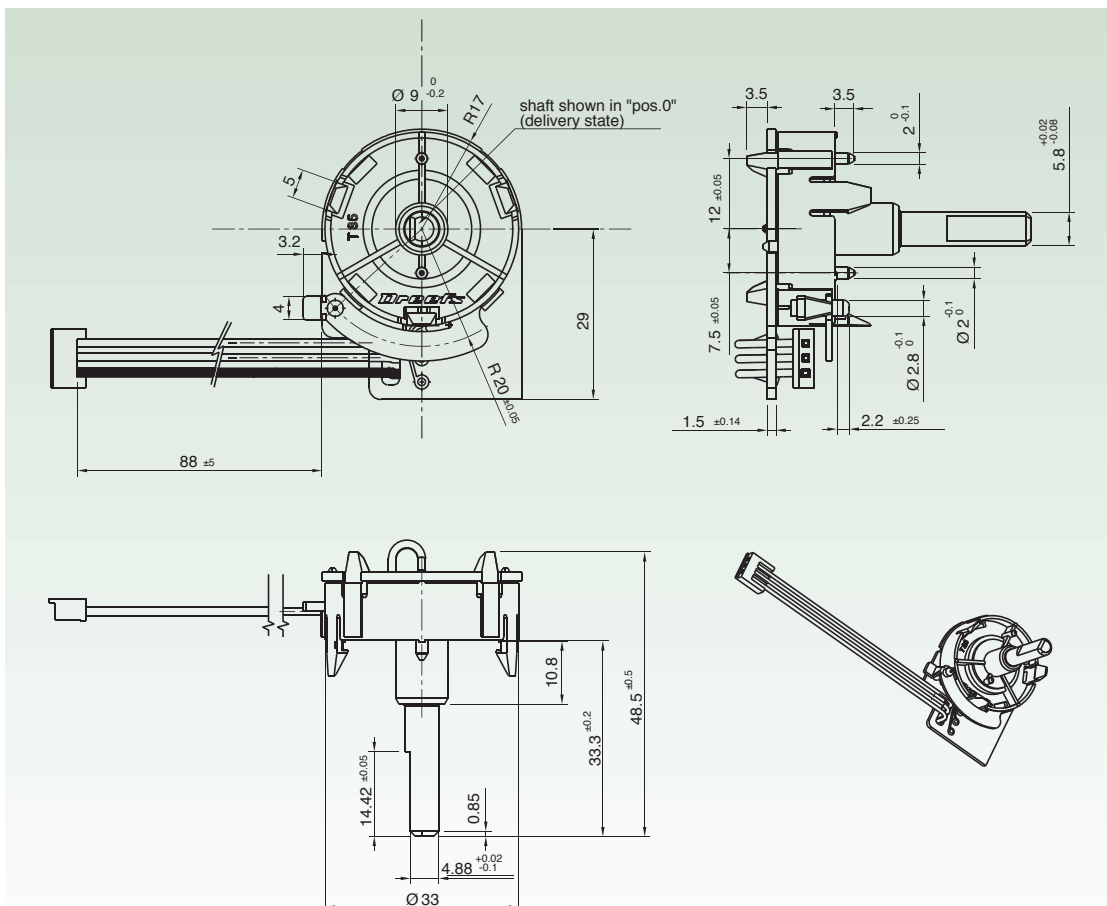

CS

CS1

CODI	FIXING TYPE	H SHAFT (mm)	NUMBER OF POSITIONS
CS	Snap-in	■ 22,5	■ 16 P

MF encoder, standard body version with snap in fixing type or self snapping fixing type.

CS2

MF encoder, standard body version with snap in fixing type or self snapping fixing type.